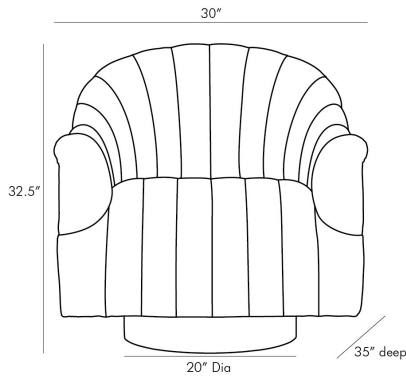

## SPRINGSTEEN CHAIR DUSTY ROSE VELVET SWIVEL

8138

H: 32.5 IN, W: 30 IN, D: 35 IN

Dusty Rose Velvet

Contract Suitable As Is

Style reigns supreme in this sensuous Dusty Rose Velvet swivel chair plucked straight from the seventies. The inviting barrel back plush channeling and sleek steel champagne plinth base create the perfect club chair. Place a pair in your favorite entertaining space with petite drinks tables or use four around a cocktail table instead of the traditional sofa and chair combo. These are meant to be touted not tucked away!

### DIMENSIONS

Base	H: 4.5 IN, Dia: 20.00 IN
Arm	H: 22 IN, W: 4.5 IN
Yardage To Reupholster	7
Seat	W: 21 IN, D: 21 IN
Seat Height	17 IN
Seat	W: 21 IN, D: 21 IN